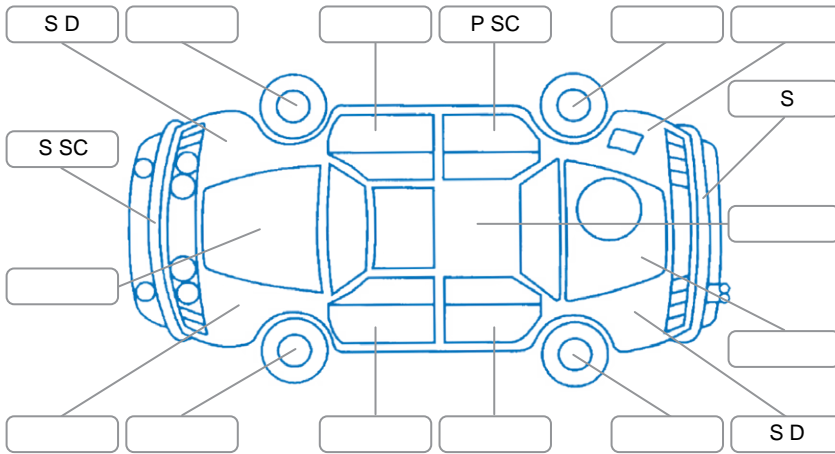

Report ID:	28,243,900	Version:	2
Created:	10 Jun 2026		

Make:	Nissan	Model:	Note
Body Style:	Hatchback	Year:	2013
Rego No.:	RSU700	Rego Expiry:	20 Jun 2026
WoF Expiry:	23 Dec 2026	Odometer:	87,220 Kms
Good No.:	28243900	VIN:	7AT0DH79X18118683
Next Service:	97000	Service History:	No

Key

S = Scratch R = Rust C = Crack * = Decals W = Significant scuffs
 D = Dent PT = Paint defect P = Pin dent SC = Stone Chips

Note: some defects and blemishes may not be displayed in the diagram

Body Inspection Comments

Conditions During Body Inspection Dry

Under Carriage and Under Bonnet Inspection Comments

Interior Comments

Seats:	Good
Carpets:	Good
Panels:	Good
Dashboard:	Good

General Comments

Road Conditions During Test Drive	Dry	
Engine Timing Mechanism	Timing Chain	
Evidence of Cam Belt Replacement	<input type="checkbox"/> Yes <input type="checkbox"/> No	Kms
Inspected by:	Chris Buckley	
Published by:	Jeremy Hutchings	
Inspection Date:	10 Jun 2026	