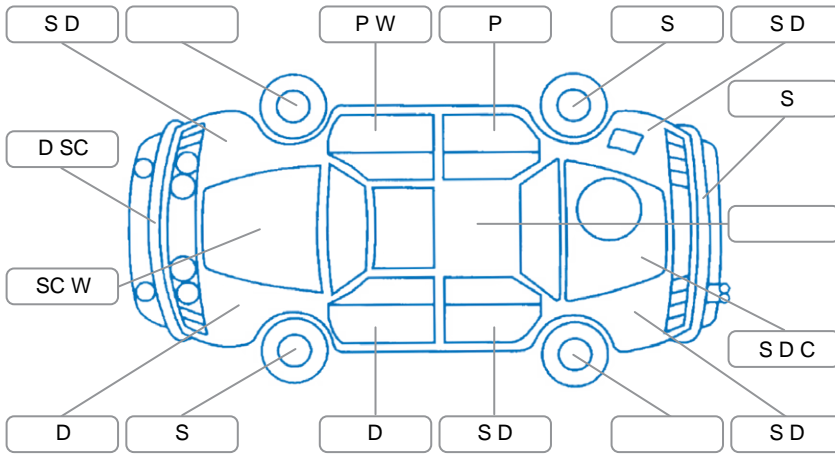

Report ID:	28,243,764	Version:	1
Created:	13 Jun 2026		

Make:	Mazda	Model:	Premacy
Body Style:	SUV	Year:	2008
Rego No.:	NLJ176	Rego Expiry:	03 Jul 2026
WoF Expiry:	24 Nov 2026	Odometer:	154,491 Kms
Good No.:	28243764	VIN:	7AT0C133X21312502
Next Service:	162000km	Service History:	No

Key

S = Scratch R = Rust C = Crack * = Decals W = Significant scuffs
 D = Dent PT = Paint defect P = Pin dent SC = Stone Chips

Note: some defects and blemishes may not be displayed in the diagram

Body Inspection Comments

Conditions During Body Inspection: Dry

Under Carriage and Under Bonnet Inspection Comments

Interior Comments

Seats:	Average
Carpets:	Average
Panels:	Average
Dashboard:	Average

General Comments

Front wheel drive