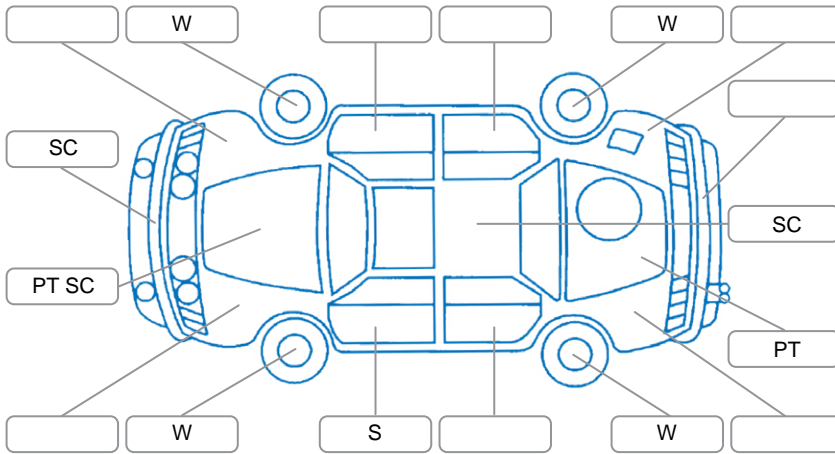

Report ID:	28,243,717	Version:	1
Created:	11 Jun 2026		

Make:	Subaru	Model:	Legacy
Body Style:	Wagon	Year:	2009
Rego No.:	LSG350	Rego Expiry:	14 Jul 2026
WoF Expiry:	12 Aug 2026	Odometer:	210,434 Kms
Good No.:	28243717	VIN:	7AT0GF0BX17009344
Next Service:	216000	Service History:	No

Key
 S = Scratch R = Rust C = Crack * = Decals W = Significant scuffs
 D = Dent PT = Paint defect P = Pin dent SC = Stone Chips

Note: some defects and blemishes may not be displayed in the diagram

Body Inspection Comments

Conditions During Body Inspection: Dry

Under Carriage and Under Bonnet Inspection Comments

All wheel drive

Interior Comments

Seats:	Good
Carpets:	Good
Panels:	Good
Dashboard:	Good

General Comments

A/C not cold