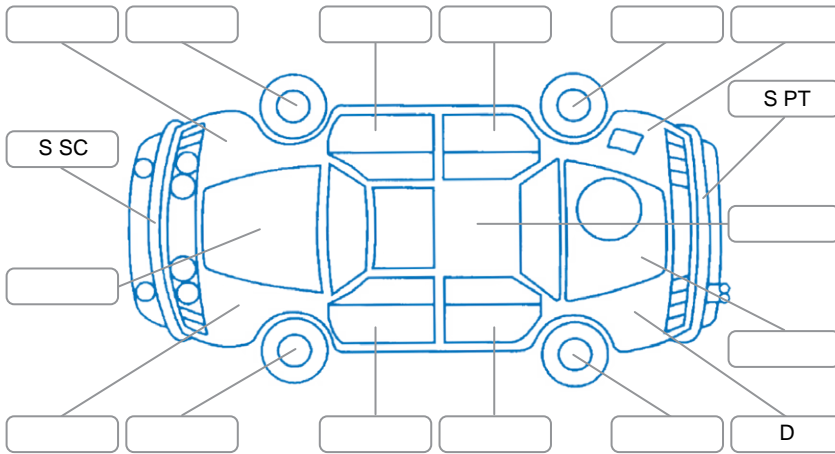

Report ID:	28,243,698	Version:	2
Created:	24 Jun 2026		

Make:	Toyota	Model:	Harrier
Body Style:	SUV	Year:	2006
Rego No.:	JWM14	Rego Expiry:	22 Dec 2026
WoF Expiry:	29 Jun 2027	Odometer:	165,216 Kms
Good No.:	28243698	VIN:	7AT0H634X15006366
Next Service:	175,216 Kms	Service History:	No

Key
 S = Scratch R = Rust C = Crack * = Decals W = Significant scuffs
 D = Dent PT = Paint defect P = Pin dent SC = Stone Chips

Note: some defects and blemishes may not be displayed in the diagram

Body Inspection Comments

Front left wing mirror indicator lens damaged
 Cracks in the dash

Conditions During Body Inspection Wet

Under Carriage and Under Bonnet Inspection Comments

AWD

Interior Comments

Seats:	Wear on driver seat
Carpets:	Good
Panels:	Good
Dashboard:	Poor