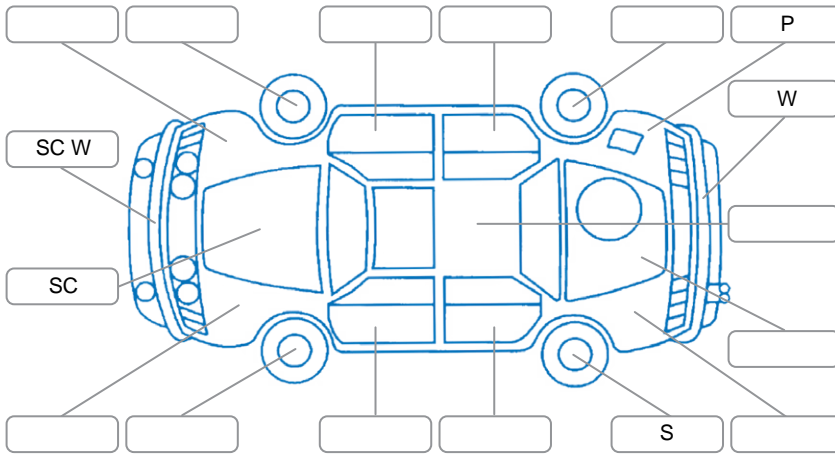

Report ID:	28,243,680	Version:	4
Created:	23 Jun 2026		

Make:	Mazda	Model:	Axela
Body Style:	Hatchback	Year:	2011
Rego No.:	QKN496	Rego Expiry:	01 Aug 2026
WoF Expiry:	29 Jan 2027	Odometer:	158,869 Kms
Good No.:	28243680	VIN:	7AT0C13JX24116685
Next Service:	168,872 Kms	Service History:	No

Key
 S = Scratch R = Rust C = Crack * = Decals W = Significant scuffs
 D = Dent PT = Paint defect P = Pin dent SC = Stone Chips

Note: some defects and blemishes may not be displayed in the diagram

Body Inspection Comments

Conditions During Body Inspection: Dry

Under Carriage and Under Bonnet Inspection Comments

Interior Comments

Seats:	Good
Carpets:	Good
Panels:	Good
Dashboard:	Good

General Comments

Road Conditions During Test Drive	Dry		
Engine Timing Mechanism	Timing Chain		
Evidence of Cam Belt Replacement	<input type="checkbox"/> Yes	<input type="checkbox"/> No	Kms
Inspected by:	Haden Brown		
Published by:	Harry Dodds		
Inspection Date:	14 Jun 2026		