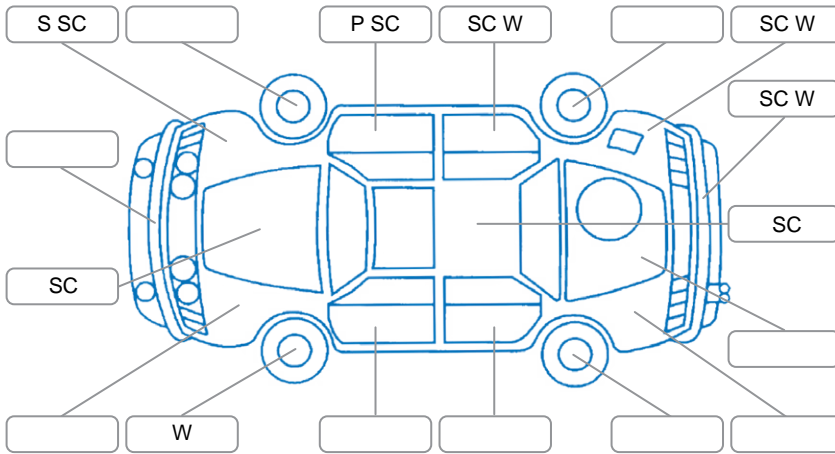

Report ID:	28,243,679	Version:	3
Created:	30 Jun 2026		

Make:	Hyundai	Model:	Santa FE
Body Style:	SUV	Year:	2014
Rego No.:	HSB504	Rego Expiry:	31 May 2026
WoF Expiry:	14 Jul 2027	Odometer:	229,524 Kms
Good No.:	28243679	VIN:	KMHST81BSEU369018
Next Service:	237,000kms	Service History:	Yes

Key

S = Scratch R = Rust C = Crack * = Decals W = Significant scuffs
 D = Dent PT = Paint defect P = Pin dent SC = Stone Chips

Note: some defects and blemishes may not be displayed in the diagram

Body Inspection Comments