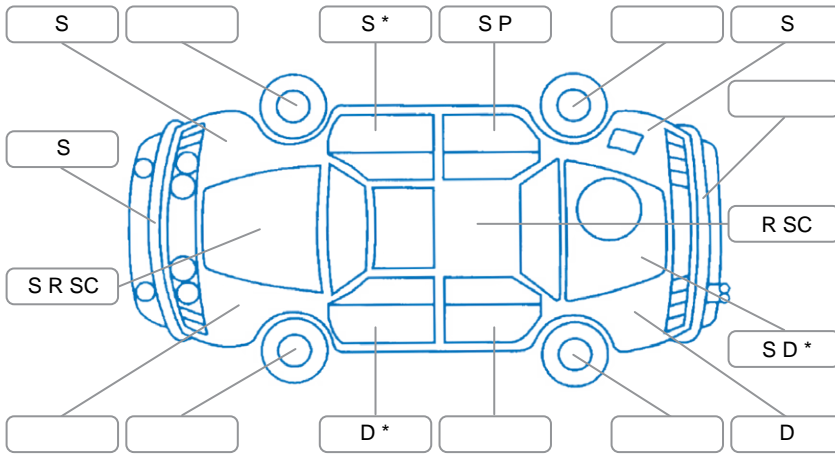

Report ID:	28,243,633	Version:	3
Created:	02 Jul 2026		

Make:	Mitsubishi	Model:	Triton
Body Style:	Utility	Year:	2020
Rego No.:	MUP672	Rego Expiry:	14 Apr 2027
WoF Expiry:	09 Jul 2026	Odometer:	169,254 Kms
Good No.:	28243633	VIN:	MMAJLKK10LH011226
Next Service:	174000	Service History:	Yes

Key
 S = Scratch R = Rust C = Crack * = Decals W = Significant scuffs
 D = Dent PT = Paint defect P = Pin dent SC = Stone Chips

Note: some defects and blemishes may not be displayed in the diagram

Body Inspection Comments