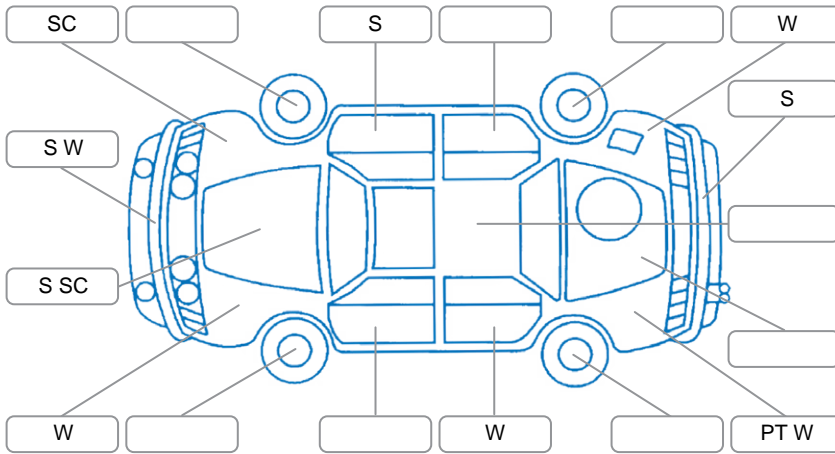

Report ID:	28,243,622	Version:	2
Created:	29 Jun 2026		

Make:	Nissan	Model:	X-Trail
Body Style:	SUV	Year:	2014
Rego No.:	QAG93	Rego Expiry:	22 Jun 2026
WoF Expiry:	12 Jun 2027	Odometer:	141,599 Kms
Good No.:	28243622	VIN:	7AT0DH6LX23028532
Next Service:	149,266km	Service History:	No

### Key

S = Scratch    R = Rust    C = Crack    \* = Decals    W = Significant scuffs  
 D = Dent    PT = Paint defect    P = Pin dent    SC = Stone Chips

Note: some defects and blemishes may not be displayed in the diagram