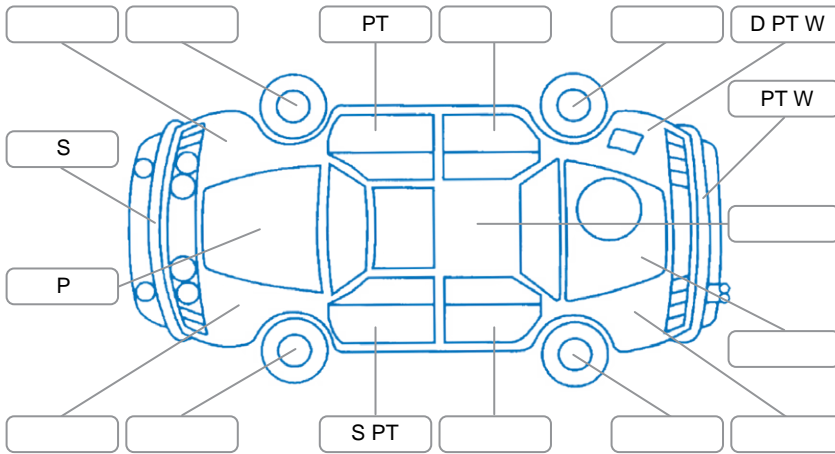

Report ID:	28,243,583	Version:	1
Created:	18 Jun 2026		

Make:	Nissan	Model:	Teana
Body Style:	Sedan	Year:	2008
Rego No.:	NMG852	Rego Expiry:	10 Nov 2026
WoF Expiry:	24 Mar 2027	Odometer:	162,620 Kms
Good No.:	28243583	VIN:	7AT0DH71X16505777
Next Service:	161,800	Service History:	No

Key
 S = Scratch R = Rust C = Crack * = Decals W = Significant scuffs
 D = Dent PT = Paint defect P = Pin dent SC = Stone Chips

Note: some defects and blemishes may not be displayed in the diagram

Body Inspection Comments

Conditions During Body Inspection: Dry

Under Carriage and Under Bonnet Inspection Comments

Interior Comments

Seats:	Average
Carpets:	Average
Panels:	Average
Dashboard:	Average

General Comments

Road Conditions During Test Drive	Dry		
Engine Timing Mechanism	Timing Chain		
Evidence of Cam Belt Replacement	<input type="checkbox"/> Yes	<input type="checkbox"/> No	Kms
Inspected by:	Samuel Weir		
Published by:	James Scott		
Inspection Date:	12 Jun 2026		