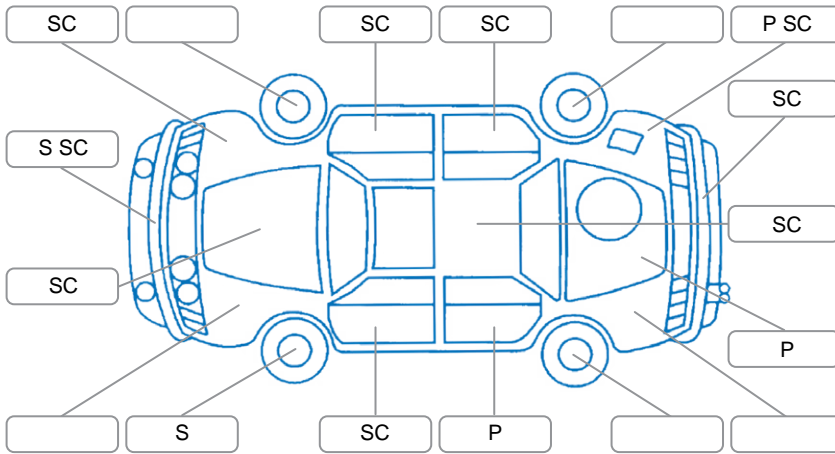

Key
 S = Scratch R = Rust C = Crack * = Decals W = Significant scuffs
 D = Dent PT = Paint defect P = Pin dent SC = Stone Chips

Note: some defects and blemishes may not be displayed in the diagram

Body Inspection Comments

Conditions During Body Inspection	Dry
-----------------------------------	-----

Under Carriage and Under Bonnet Inspection Comments

Front Rotors lipped.

Interior Comments

Seats:	Average
Carpets:	Average
Panels:	Average
Dashboard:	Average