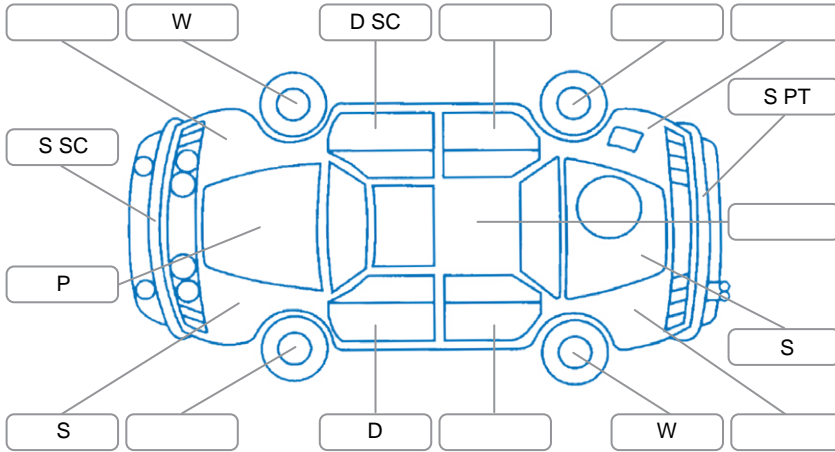

Report ID:	28,243,423	Version:	1
Created:	15 Jun 2026		

Make:	Hyundai	Model:	I20
Body Style:	Hatchback	Year:	2017
Rego No.:	KPK83	Rego Expiry:	16 Nov 2026
WoF Expiry:	08 Jun 2027	Odometer:	80,787 Kms
Good No.:	28243423	VIN:	NLHB351CMHZ283260
Next Service:	90,700 Kms	Service History:	Yes

Key

S = Scratch R = Rust C = Crack * = Decals W = Significant scuffs
 D = Dent PT = Paint defect P = Pin dent SC = Stone Chips

Note: some defects and blemishes may not be displayed in the diagram

Body Inspection Comments

Conditions During Body Inspection

Wet

Under Carriage and Under Bonnet Inspection Comments

2WD

Interior Comments

Seats:	Good
Carpets:	Slight wear on drivers floor mat
Panels:	Scuffs on boot lid panel
Dashboard:	Good