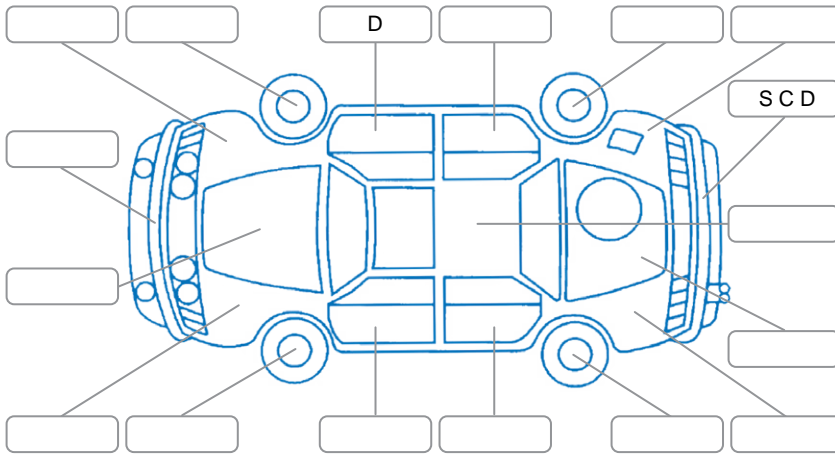

Key
 S = Scratch R = Rust C = Crack * = Decals W = Significant scuffs
 D = Dent PT = Paint defect P = Pin dent SC = Stone Chips

Note: some defects and blemishes may not be displayed in the diagram

Body Inspection Comments

R windscreen lower plastic cover missing,
 Passed fresh VTNZ WOF.

Conditions During Body Inspection Wet

Under Carriage and Under Bonnet Inspection Comments

Interior Comments

Seats:	Average
Carpets:	Average
Panels:	Good
Dashboard:	Good