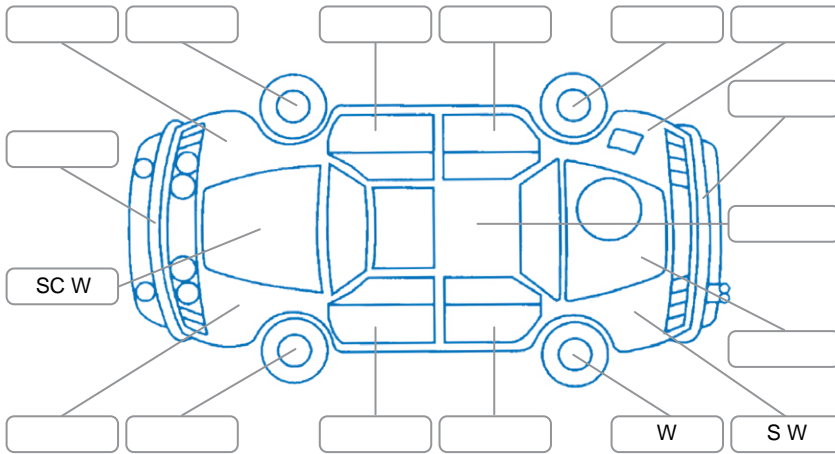

Report ID:	28,243,358	Version:	1
Created:	12 Jun 2026		

Make:	Nissan	Model:	Terrano
Body Style:	Wagon	Year:	1997
Rego No.:	LPQ159	Rego Expiry:	31 Jul 2026
WoF Expiry:	31 Jul 2026	Odometer:	107,807 Kms
Good No.:	28243358	VIN:	7AT0DH2BX18013757
Next Service:	115278	Service History:	No

**Key**  
 S = Scratch    R = Rust    C = Crack    \* = Decals    W = Significant scuffs  
 D = Dent    PT = Paint defect    P = Pin dent    SC = Stone Chips

Note: some defects and blemishes may not be displayed in the diagram

### Under Carriage and Under Bonnet Inspection Comments

- Alternator belt perished
- Front pads worn
- Front outer cv boots split
- Exhaust leaks