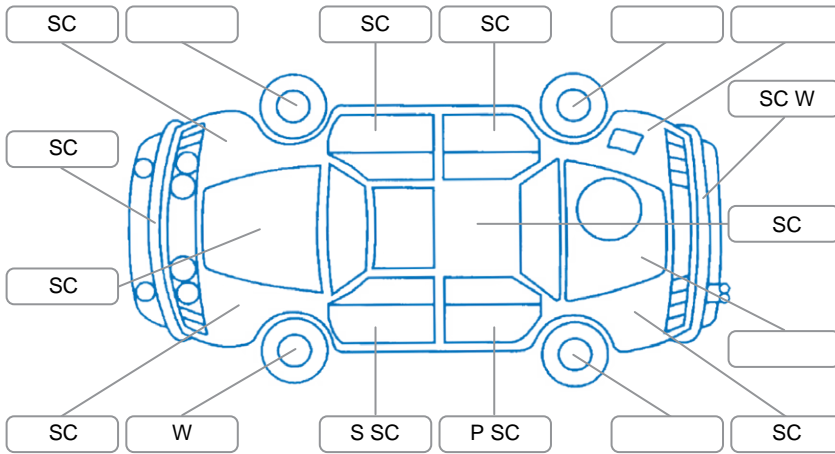

Report ID:	28,243,327	Version:	1
Created:	25 Jun 2026		

Make:	Holden	Model:	Barina
Body Style:	Hatchback	Year:	2016
Rego No.:	KFW460	Rego Expiry:	08 Dec 2026
WoF Expiry:	25 Jun 2027	Odometer:	55,955 Kms
Good No.:	28243327	VIN:	KL3TA48E9HB028846
Next Service:	66000	Service History:	No

Key

S = Scratch R = Rust C = Crack * = Decals W = Significant scuffs
 D = Dent PT = Paint defect P = Pin dent SC = Stone Chips

Note: some defects and blemishes may not be displayed in the diagram

Body Inspection Comments

Small stone chips on front windscreen

Conditions During Body Inspection

Wet

Under Carriage and Under Bonnet Inspection Comments

Interior Comments

Seats:	Good
Carpets:	Good
Panels:	Good
Dashboard:	Good

General Comments