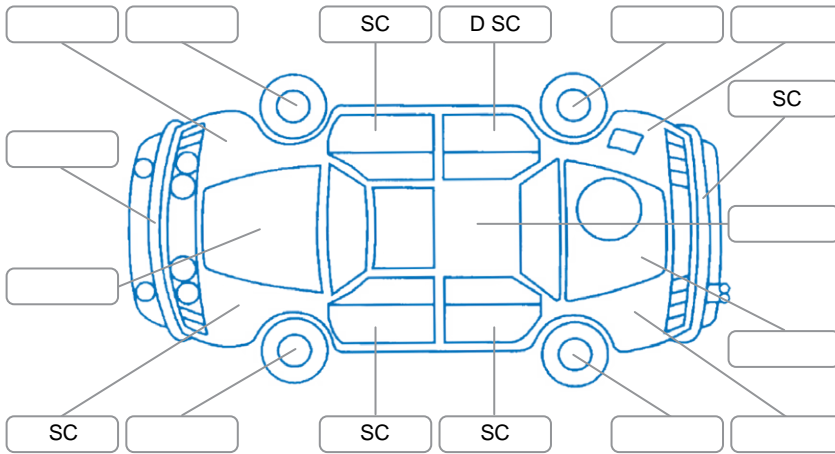

Key
 S = Scratch R = Rust C = Crack * = Decals W = Significant scuffs
 D = Dent PT = Paint defect P = Pin dent SC = Stone Chips

Note: some defects and blemishes may not be displayed in the diagram

Body Inspection Comments

Conditions During Body Inspection: Wet

Under Carriage and Under Bonnet Inspection Comments

Front wheel drive.
 Freshly serviced.

Interior Comments

Seats:	Average
Carpets:	Average
Panels:	Average
Dashboard:	Average