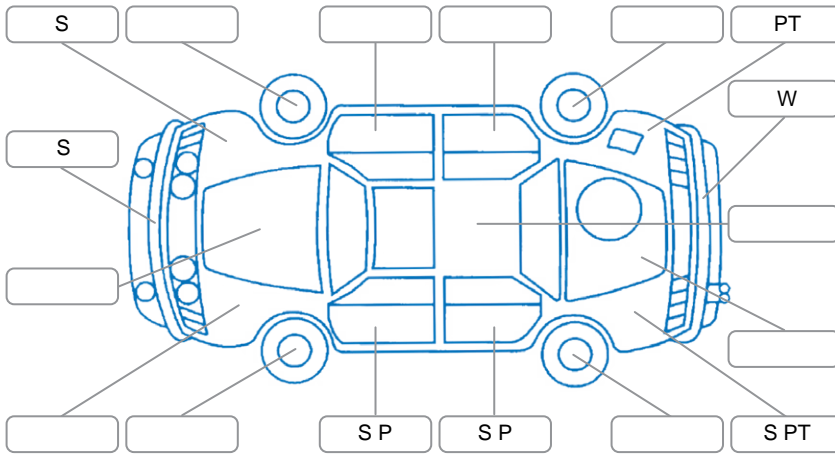

**Key**  
 S = Scratch    R = Rust    C = Crack    \* = Decals    W = Significant scuffs  
 D = Dent    PT = Paint defect    P = Pin dent    SC = Stone Chips

Note: some defects and blemishes may not be displayed in the diagram

### Body Inspection Comments

Sunroof Blind Broken  
 Right Side Indicator Moisture

Conditions During Body Inspection    Dry