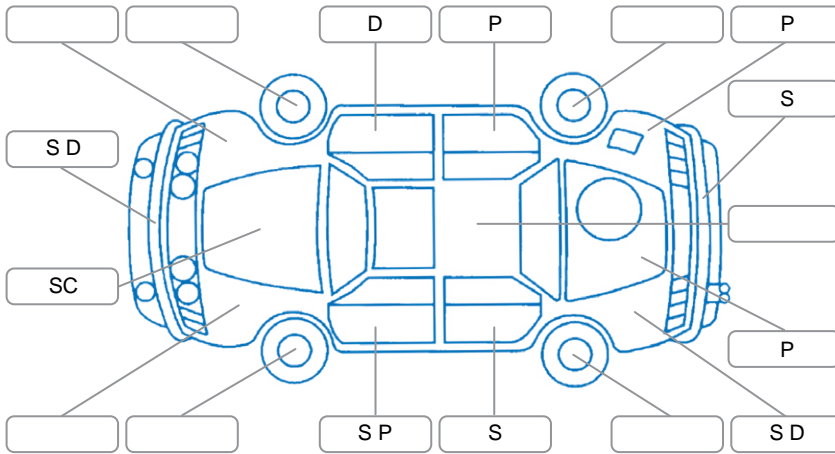

Report ID:	28,243,202	Version:	4
Created:	30 Jun 2026		

Make:	Toyota	Model:	Rav4
Body Style:	SUV	Year:	2021
Rego No.:	NUC65	Rego Expiry:	14 Jul 2026
WoF Expiry:	10 Jul 2027	Odometer:	50,335 Kms
Good No.:	28243202	VIN:	JTMBW3FV20D123397
Next Service:	63700	Service History:	Yes

### Key

S = Scratch    R = Rust    C = Crack    \* = Decals    W = Significant scuffs  
 D = Dent    PT = Paint defect    P = Pin dent    SC = Stone Chips

Note: some defects and blemishes may not be displayed in the diagram