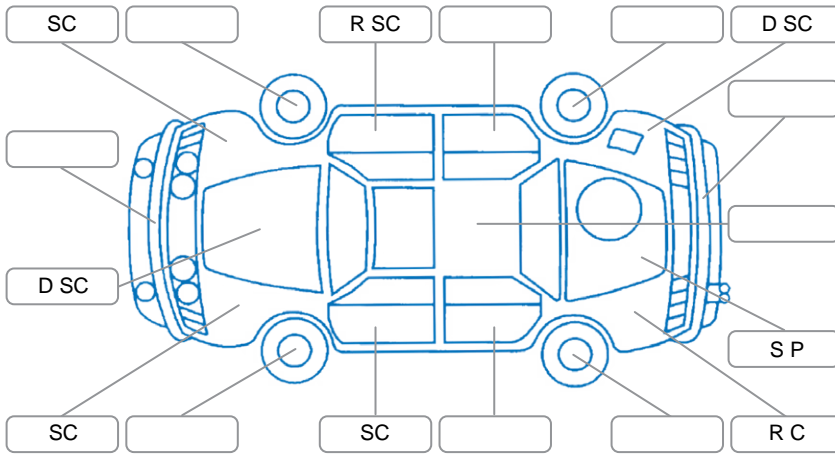

Report ID:	28,242,983	Version:	4
Created:	23 Jun 2026		

Make:	Ford	Model:	Ranger
Body Style:	Utility	Year:	2015
Rego No.:	JAC834	Rego Expiry:	26 Mar 2027
WoF Expiry:	24 Jun 2027	Odometer:	396,606 Kms
Good No.:	28242983	VIN:	MNAUM2F50EW281447
Next Service:	400000	Service History:	No

### Key

S = Scratch    R = Rust    C = Crack    \* = Decals    W = Significant scuffs  
 D = Dent    PT = Paint defect    P = Pin dent    SC = Stone Chips

Note: some defects and blemishes may not be displayed in the diagram

### Body Inspection Comments

Missing both rear seat base

Conditions During Body Inspection

Dry