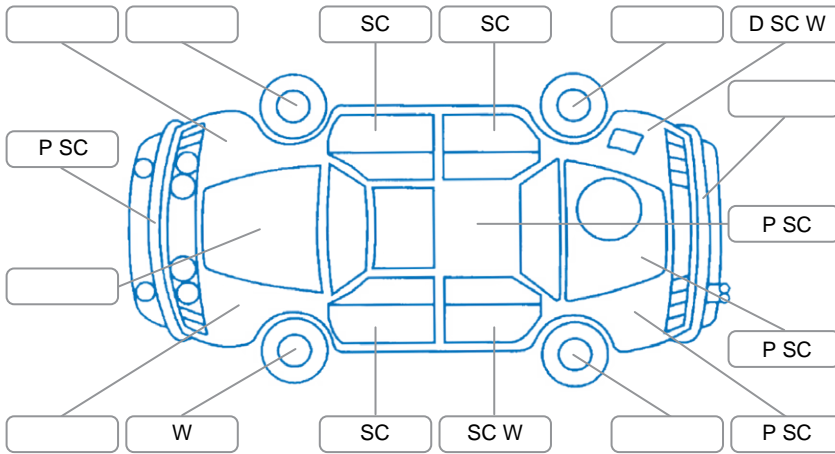

Report ID:	28,242,880	Version:	2
Created:	11 Jun 2026		

Make:	Toyota	Model:	Hiace
Body Style:	Van	Year:	2014
Rego No.:	HPJ772	Rego Expiry:	26 Aug 2026
WoF Expiry:	24 Jun 2027	Odometer:	164,173 Kms
Good No.:	28242880	VIN:	JTFHT02P800147534
Next Service:	170000	Service History:	No

**Key**

S = Scratch    R = Rust    C = Crack    \* = Decals    W = Significant scuffs  
 D = Dent    PT = Paint defect    P = Pin dent    SC = Stone Chips

Note: some defects and blemishes may not be displayed in the diagram