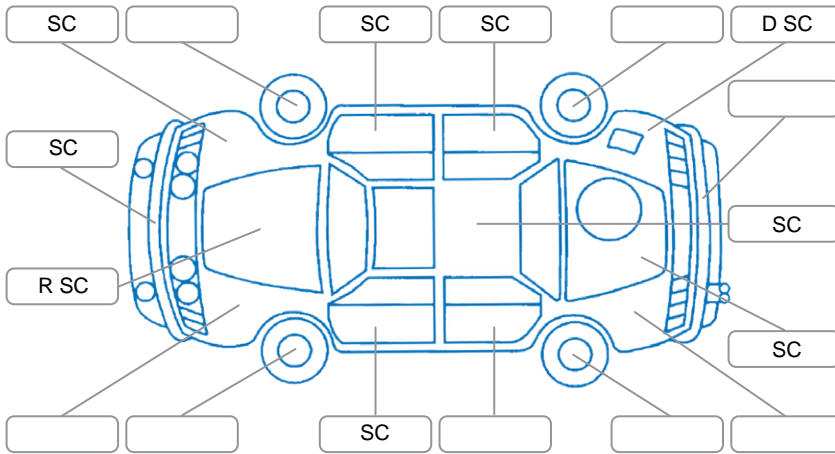

Report ID:	28,242,879	Version:	1
Created:	15 Jun 2026		

Make:	Mazda	Model:	Bt-50
Body Style:	Utility	Year:	2011
Rego No.:	GCB531	Rego Expiry:	30 Oct 2026
WoF Expiry:	25 Jun 2027	Odometer:	242,428 Kms
Good No.:	28242879	VIN:	MMOUNY0E400911076
Next Service:	244000	Service History:	No

Key

S = Scratch R = Rust C = Crack * = Decals W = Significant scuffs
 D = Dent PT = Paint defect P = Pin dent SC = Stone Chips

Note: some defects and blemishes may not be displayed in the diagram

Body Inspection Comments

Conditions During Body Inspection

Wet

Under Carriage and Under Bonnet Inspection Comments

Oil seepage

Interior Comments

Seats: Good

Carpets: Good

Panels: Good

Dashboard: Good

General Comments

Road Conditions During Test Drive: Wet

Engine Timing Mechanism: Timing Chain

Evidence of Cam Belt Replacement: Yes No Kms

Inspected by: Alana Saunders

Published by: Alana Saunders