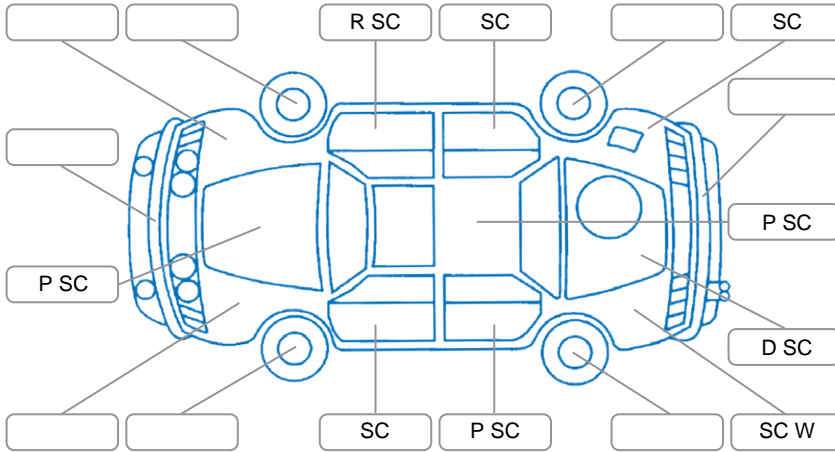

Report ID:	28,242,867	Version:	1
Created:	11 Jun 2026		

Make:	Toyota	Model:	Hiace
Body Style:	Van	Year:	2010
Rego No.:	FPT102	Rego Expiry:	28 Sep 2026
WoF Expiry:	24 Jun 2027	Odometer:	232,024 Kms
Good No.:	28242867	VIN:	JTFHT02P305005465
Next Service:	236000	Service History:	No

**Key**  
 S = Scratch    R = Rust    C = Crack    \* = Decals    W = Significant scuffs  
 D = Dent    PT = Paint defect    P = Pin dent    SC = Stone Chips

Note: some defects and blemishes may not be displayed in the diagram