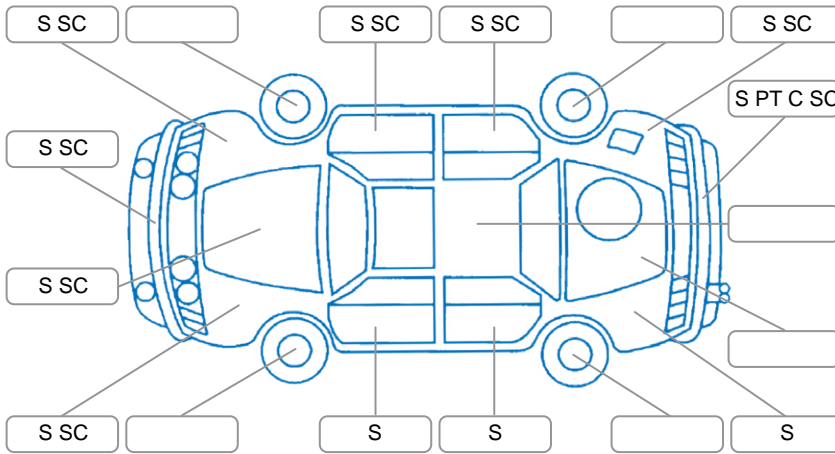

Report ID:	28,242,846	Version:	1
Created:	19 Jun 2026		

Make:	Toyota	Model:	Avensis
Body Style:	Wagon	Year:	2011
Rego No.:	NPK617	Rego Expiry:	05 Jan 2027
WoF Expiry:	03 Jul 2027	Odometer:	88,295 Kms
Good No.:	28242846	VIN:	7AT0H63MX20002034
Next Service:	98,000 km	Service History:	Yes

### Key

S = Scratch    R = Rust    C = Crack    \* = Decals    W = Significant scuffs  
 D = Dent    PT = Paint defect    P = Pin dent    SC = Stone Chips

Note: some defects and blemishes may not be displayed in the diagram

### Body Inspection Comments

LHR lens cracked

Conditions During Body Inspection

Dry