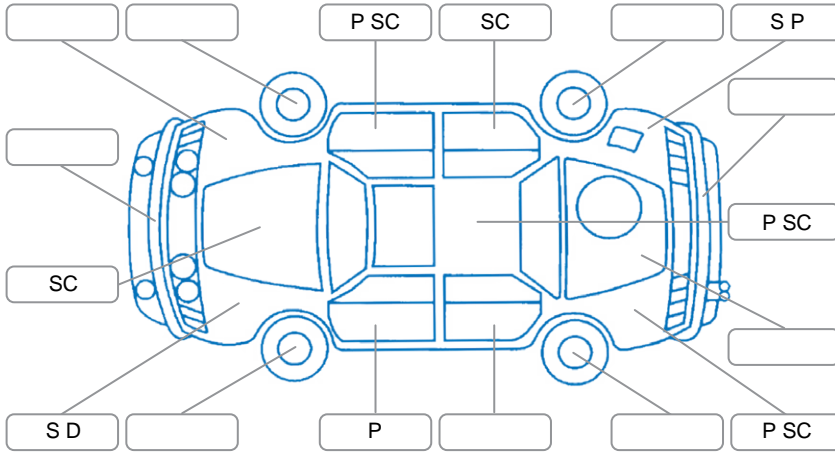

Report ID:	28,242,814	Version:	2
Created:	12 Jun 2026		

Make:	Ford	Model:	Ranger
Body Style:	Utility	Year:	2012
Rego No.:	GLF412	Rego Expiry:	30 Jul 2026
WoF Expiry:	24 Jun 2027	Odometer:	278,184 Kms
Good No.:	28242814	VIN:	MNAUMFF50CW117228
Next Service:	284500	Service History:	No

Key

S = Scratch R = Rust C = Crack * = Decals W = Significant scuffs
 D = Dent PT = Paint defect P = Pin dent SC = Stone Chips

Note: some defects and blemishes may not be displayed in the diagram

Body Inspection Comments