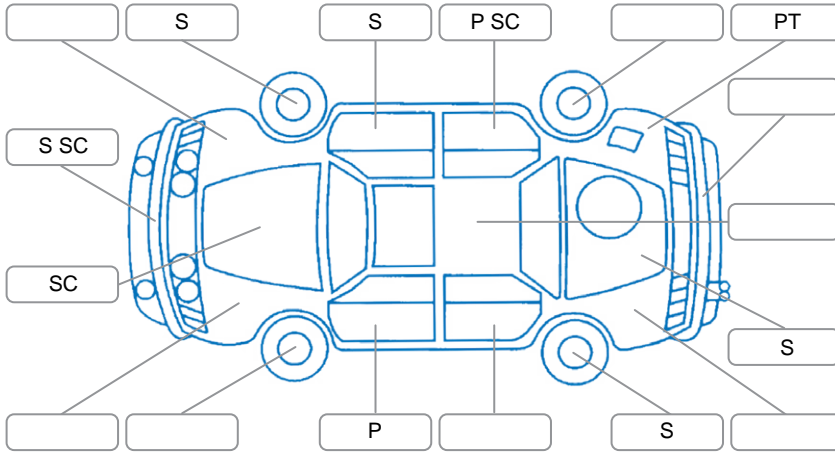

Key
 S = Scratch R = Rust C = Crack * = Decals W = Significant scuffs
 D = Dent PT = Paint defect P = Pin dent SC = Stone Chips

Note: some defects and blemishes may not be displayed in the diagram

Body Inspection Comments

Steering wheel rubs on base.

Conditions During Body Inspection Wet

Under Carriage and Under Bonnet Inspection Comments

Interior Comments

Seats:	Average
Carpets:	Average
Panels:	Average
Dashboard:	Average

General Comments