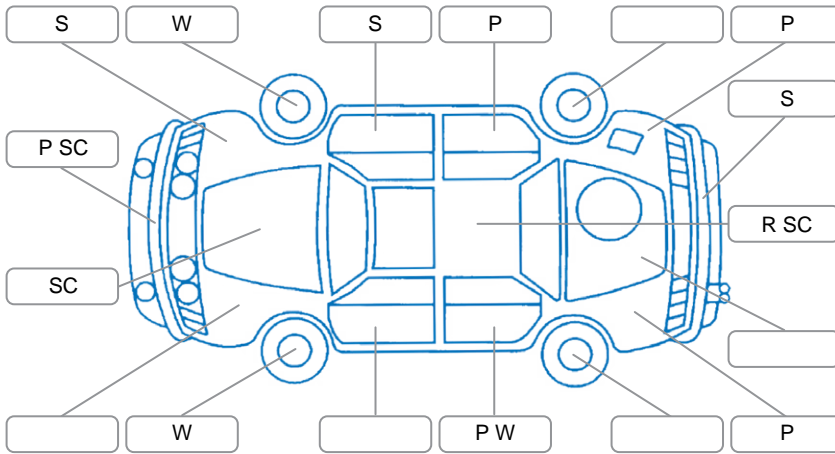

Report ID:	28,242,730	Version:	2
Created:	19 Jun 2026		

Make:	KIA	Model:	Seltos
Body Style:	SUV	Year:	2020
Rego No.:	NDM300	Rego Expiry:	27 Nov 2026
WoF Expiry:	11 Dec 2026	Odometer:	106,250 Kms
Good No.:	28242730	VIN:	KNAEP81ATM7168622
Next Service:	119,000Kms	Service History:	Yes

Key
 S = Scratch R = Rust C = Crack * = Decals W = Significant scuffs
 D = Dent PT = Paint defect P = Pin dent SC = Stone Chips

Note: some defects and blemishes may not be displayed in the diagram

Body Inspection Comments