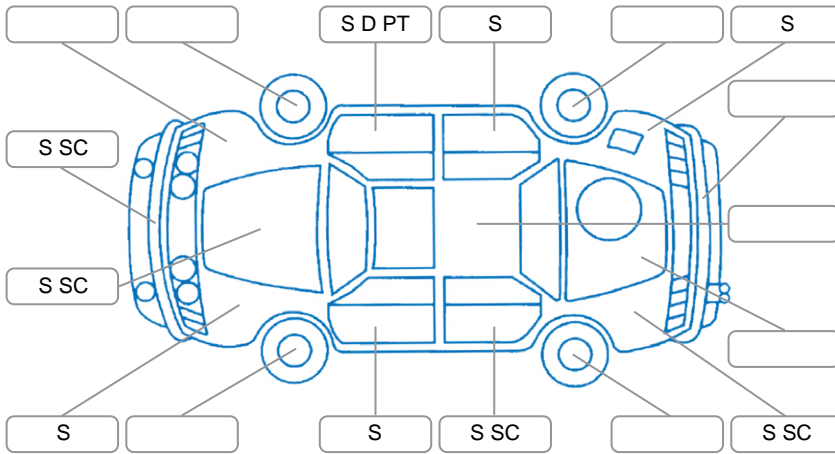

Report ID:	28,242,690	Version:	2
Created:	14 Jun 2026		

Make:	Suzuki	Model:	Escudo
Body Style:	SUV	Year:	2009
Rego No.:	LLN670	Rego Expiry:	17 Sep 2026
WoF Expiry:	26 Jun 2027	Odometer:	169,668 Kms
Good No.:	28242690	VIN:	7AT0GK4MX18104003
Next Service:	180,000	Service History:	No

Key

S = Scratch R = Rust C = Crack * = Decals W = Significant scuffs
 D = Dent PT = Paint defect P = Pin dent SC = Stone Chips

Note: some defects and blemishes may not be displayed in the diagram

Body Inspection Comments

Aerial stalk missing

Conditions During Body Inspection

Dry

Under Carriage and Under Bonnet Inspection Comments

Interior Comments

Seats:	Good
Carpets:	Good
Panels:	Good
Dashboard:	Good

General Comments

2 keys only one key remote