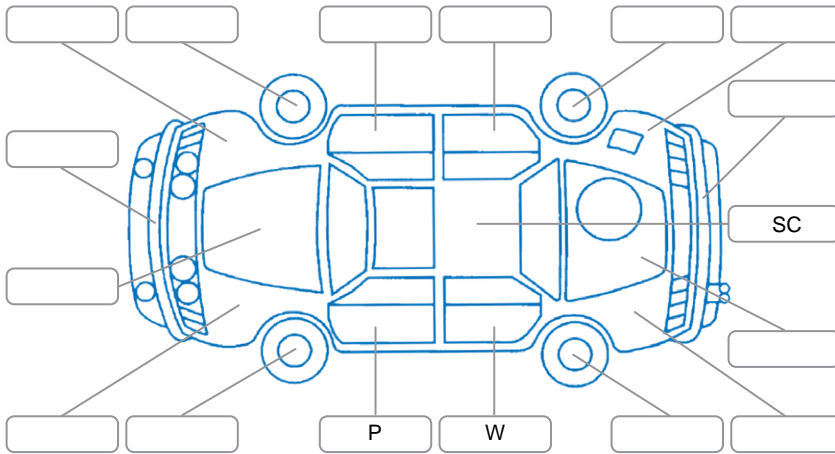

Report ID:	28,242,635	Version:	2
Created:	18 Jun 2026		

Make:	Honda	Model:	Civic
Body Style:	Sedan	Year:	2017
Rego No.:	KQT947	Rego Expiry:	02 May 2027
WoF Expiry:	01 Jul 2027	Odometer:	112,801 Kms
Good No.:	28242635	VIN:	MRHFC6660HT070243
Next Service:	122,802kms	Service History:	No

Key
 S = Scratch R = Rust C = Crack * = Decals W = Significant scuffs
 D = Dent PT = Paint defect P = Pin dent SC = Stone Chips

Note: some defects and blemishes may not be displayed in the diagram

Body Inspection Comments