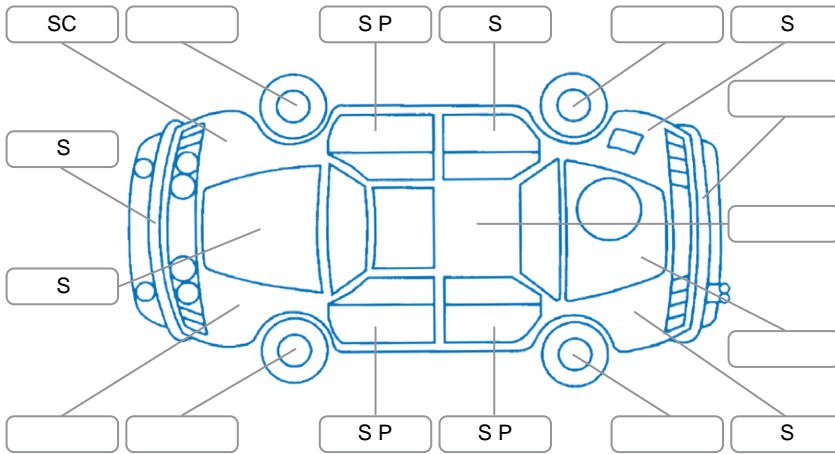

Report ID:	28,242,603	Version:	2
Created:	19 Jun 2026		

Make:	MG	Model:	ZS
Body Style:	SUV	Year:	2023
Rego No.:	QEG413	Rego Expiry:	18 Nov 2026
WoF Expiry:	02 Jul 2027	Odometer:	34,921 Kms
Good No.:	28242603	VIN:	LSJW74U96PZ109069
Next Service:	13/10/26 or 39846km	Service History:	Yes

Key
 S = Scratch R = Rust C = Crack * = Decals W = Significant scuffs
 D = Dent PT = Paint defect P = Pin dent SC = Stone Chips

Note: some defects and blemishes may not be displayed in the diagram

Body Inspection Comments

Conditions During Body Inspection: Dry

Under Carriage and Under Bonnet Inspection Comments

Interior Comments

Seats:	Good
Carpets:	Good
Panels:	Good
Dashboard:	Good

General Comments

Vehicle drove well.

Road Conditions During Test Drive	Dry
Engine Timing Mechanism	Timing Chain
Evidence of Cam Belt Replacement	<input type="checkbox"/> Yes <input type="checkbox"/> No Kms
Inspected by:	Jayden Roxburgh
Published by:	Jayden Roxburgh
Inspection Date:	19 Jun 2026