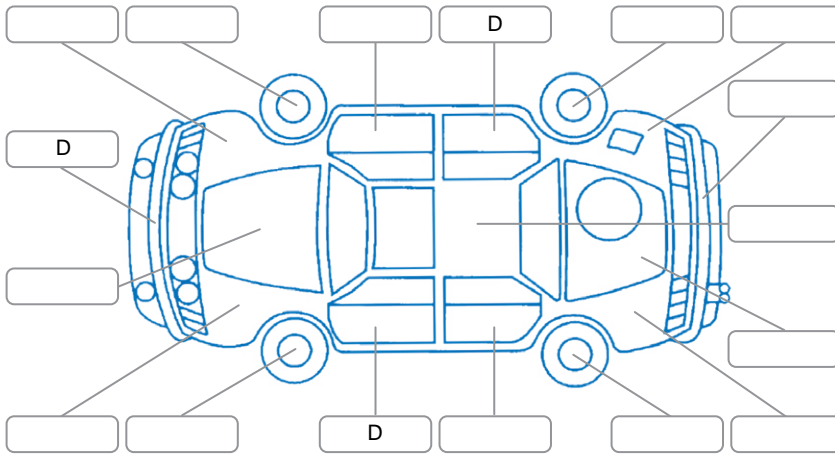

Report ID:	28,242,592	Version:	1
Created:	10 Jun 2026		

Make:	Hyundai	Model:	Kona
Body Style:	SUV	Year:	2023
Rego No.:	PUJ472	Rego Expiry:	20 Mar 2027
WoF Expiry:	10 Jun 2027	Odometer:	21,749 Kms
Good No.:	28242592	VIN:	KMHK281GUPU175886
Next Service:	36,700 kms	Service History:	Yes

Key
 S = Scratch R = Rust C = Crack * = Decals W = Significant scuffs
 D = Dent PT = Paint defect P = Pin dent SC = Stone Chips

Note: some defects and blemishes may not be displayed in the diagram

Body Inspection Comments