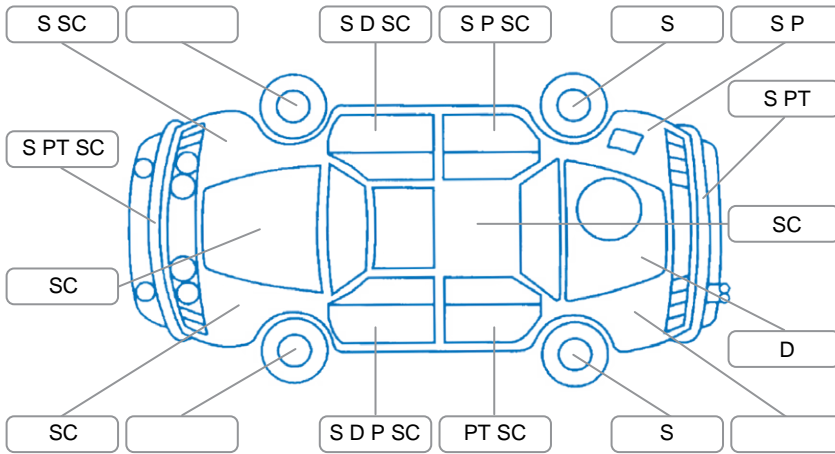

Report ID:	28,242,528	Version:	2
Created:	11 Jun 2026		

Make:	Nissan	Model:	Dualis
Body Style:	SUV	Year:	2007
Rego No.:	HPJ844	Rego Expiry:	03 Aug 2026
WoF Expiry:	07 Oct 2026	Odometer:	152,918 Kms
Good No.:	28242528	VIN:	7AT0DH7HX14080707
Next Service:	161,250 Kms	Service History:	No

Key
 S = Scratch R = Rust C = Crack * = Decals W = Significant scuffs
 D = Dent PT = Paint defect P = Pin dent SC = Stone Chips

Note: some defects and blemishes may not be displayed in the diagram

Body Inspection Comments