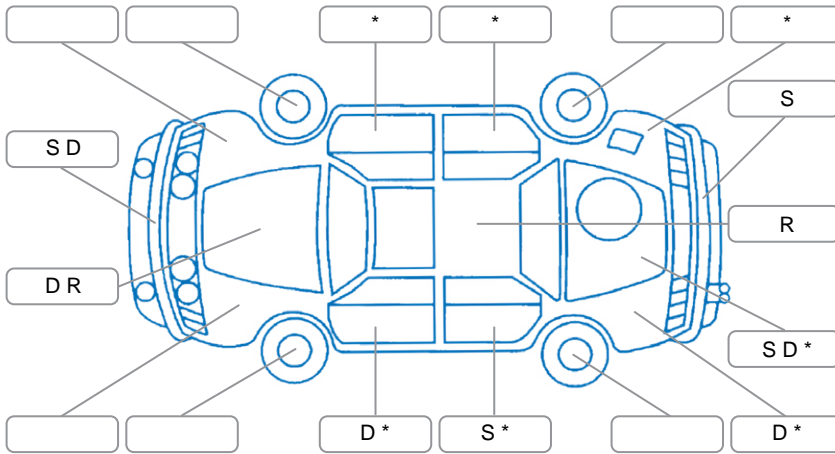

Report ID:	28,242,494	Version:	2
Created:	15 Jun 2026		

Make:	Mitsubishi	Model:	Triton
Body Style:	Utility	Year:	2021
Rego No.:	NMH273	Rego Expiry:	13 Mar 2027
WoF Expiry:	26 Jun 2027	Odometer:	161,364 Kms
Good No.:	28242494	VIN:	MMAJLKK10MH012537
Next Service:	170,000 kms	Service History:	Yes

Key
 S = Scratch R = Rust C = Crack * = Decals W = Significant scuffs
 D = Dent PT = Paint defect P = Pin dent SC = Stone Chips

Note: some defects and blemishes may not be displayed in the diagram

Body Inspection Comments

Windscreen stone chip cva.
 Passed fresh VTNZ WOF.

Conditions During Body Inspection: Wet

Under Carriage and Under Bonnet Inspection Comments

Power steering leak, underbody surface oxidisation.

Interior Comments