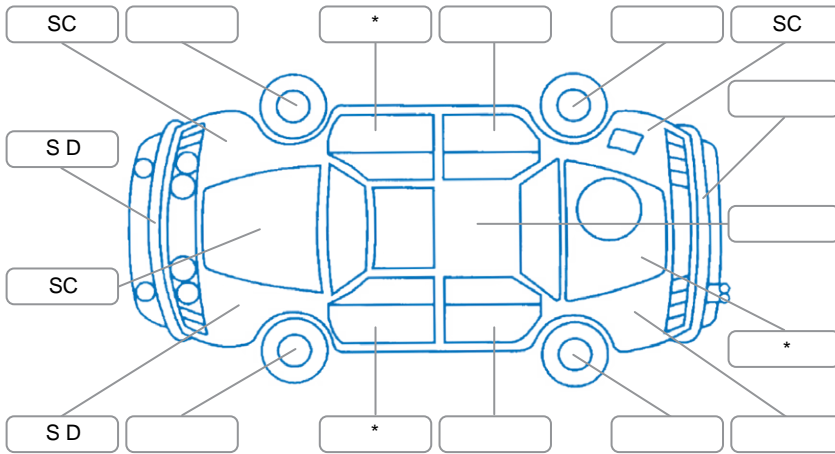

Report ID:	28,242,350	Version:	1
Created:	11 Jun 2026		

Make:	Ford	Model:	Ranger
Body Style:	Utility	Year:	2021
Rego No.:	NZF26	Rego Expiry:	22 Dec 2026
WoF Expiry:	26 Nov 2026	Odometer:	241,599 Kms
Good No.:	28242350	VIN:	MNAUMFF50MW187627
Next Service:	244000	Service History:	Yes

**Key**

S = Scratch    R = Rust    C = Crack    \* = Decals    W = Significant scuffs  
 D = Dent    PT = Paint defect    P = Pin dent    SC = Stone Chips

Note: some defects and blemishes may not be displayed in the diagram