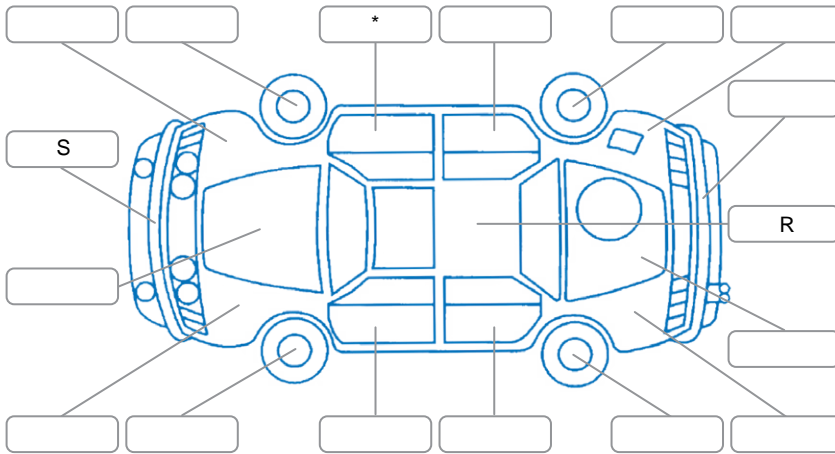

Report ID:	28,241,939	Version:	2
Created:	12 Jun 2026		

Make:	Toyota	Model:	Rav4
Body Style:	SUV	Year:	2022
Rego No.:	PHQ873	Rego Expiry:	29 Sep 2026
WoF Expiry:	18 Jun 2027	Odometer:	134,839 Kms
Good No.:	28241939	VIN:	JTMBW3FV20D151250
Next Service:	135,000 kms	Service History:	Yes

Key
 S = Scratch R = Rust C = Crack * = Decals W = Significant scuffs
 D = Dent PT = Paint defect P = Pin dent SC = Stone Chips

Note: some defects and blemishes may not be displayed in the diagram

Body Inspection Comments

Underneath plastic cover torn,

Conditions During Body Inspection

Wet

Under Carriage and Under Bonnet Inspection Comments

Interior Comments

Seats:	Average
Carpets:	Average
Panels:	Good
Dashboard:	Good

General Comments

Windscreen stone chip, steering wheel worn,
 Passed fresh VTNZ WOF.

Road Conditions During Test Drive Wet

Engine Timing Mechanism Timing Chain

Evidence of Cam Belt Replacement Yes No Kms

Inspected by: Marlon Espena