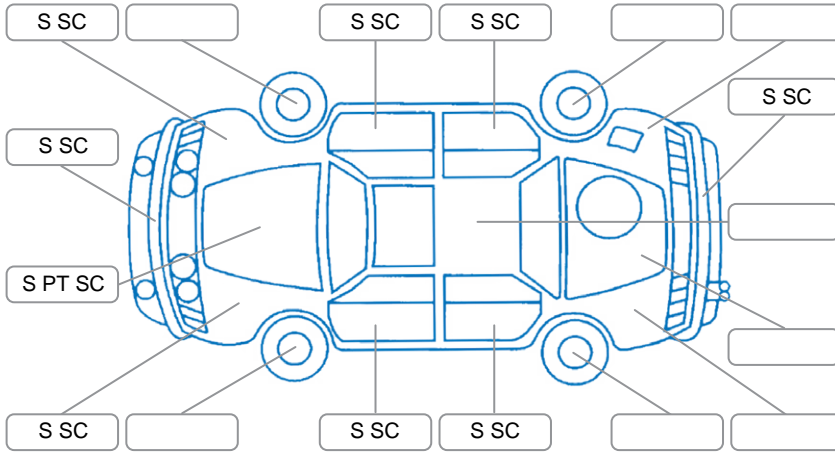

Report ID:	28,241,918	Version:	2
Created:	22 Jun 2026		

Make:	Subaru	Model:	Legacy
Body Style:	Wagon	Year:	2013
Rego No.:	NYB505	Rego Expiry:	07 Dec 2026
WoF Expiry:	15 Apr 2027	Odometer:	170,208 Kms
Good No.:	28241918	VIN:	7AT0GF16X21025155
Next Service:	176,000	Service History:	Yes

Key

S = Scratch R = Rust C = Crack * = Decals W = Significant scuffs
 D = Dent PT = Paint defect P = Pin dent SC = Stone Chips

Note: some defects and blemishes may not be displayed in the diagram

Body Inspection Comments

Tire inflation device is in the boot

Conditions During Body Inspection

Dry

Under Carriage and Under Bonnet Inspection Comments

Interior Comments

Seats:	Average
Carpets:	Average
Panels:	Average
Dashboard:	Average