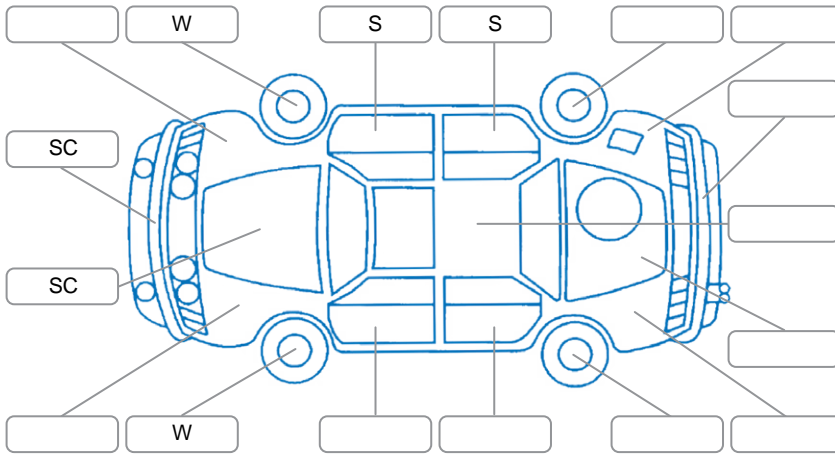

Key
 S = Scratch R = Rust C = Crack * = Decals W = Significant scuffs
 D = Dent PT = Paint defect P = Pin dent SC = Stone Chips

Note: some defects and blemishes may not be displayed in the diagram

Body Inspection Comments

Conditions During Body Inspection: Dry Wet

Under Carriage and Under Bonnet Inspection Comments

Interior Comments

Seats:	Good
Carpets:	Good
Panels:	Good
Dashboard:	Good

General Comments

Road Conditions During Test Drive	Dry		
Engine Timing Mechanism	Timing Chain		
Evidence of Cam Belt Replacement	<input type="checkbox"/> Yes	<input type="checkbox"/> No	Kms
Inspected by:	Kris Milne		
Published by:	Kris Milne		
Inspection Date:	18 Jun 2026		