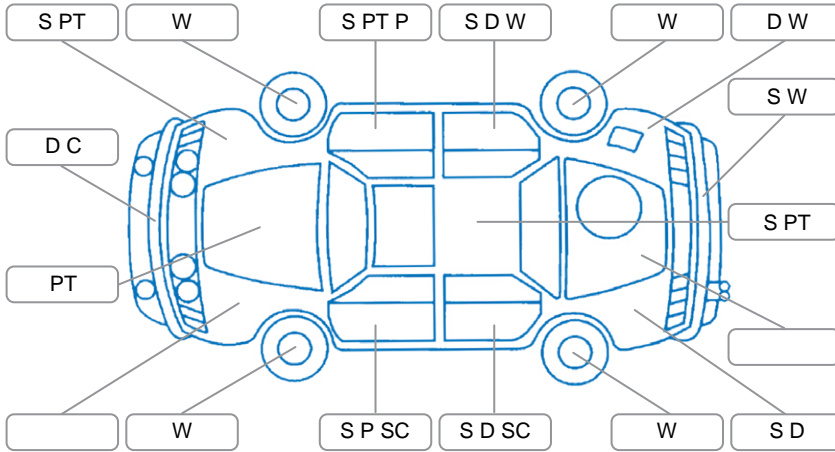

Report ID:	28,241,816	Version:	1
Created:	25 Jun 2026		

Make:	Honda	Model:	Odyssey
Body Style:	Wagon	Year:	2005
Rego No.:	KCN553	Rego Expiry:	19 Jun 2026
WoF Expiry:	19 Dec 2026	Odometer:	146,221 Kms
Good No.:	28241816	VIN:	7AT08G61X16119114
Next Service:	142,000 kms	Service History:	No

Key

S = Scratch R = Rust C = Crack * = Decals W = Significant scuffs
 D = Dent PT = Paint defect P = Pin dent SC = Stone Chips

Note: some defects and blemishes may not be displayed in the diagram

Body Inspection Comments

- Front bumper impact damaged.
- Rust in spare wheel area.
- Left rear tail light has object inside.
- Right rear tail light damaged.

Conditions During Body Inspection Dry

Under Carriage and Under Bonnet Inspection Comments

- Front wheel drive
- Surface rust underside.
- Oil level very low.

Interior Comments

Seats:	Poor
Carpets:	Average
Panels:	Average
Dashboard:	Average

General Comments

Right front air conditioning vent loose.