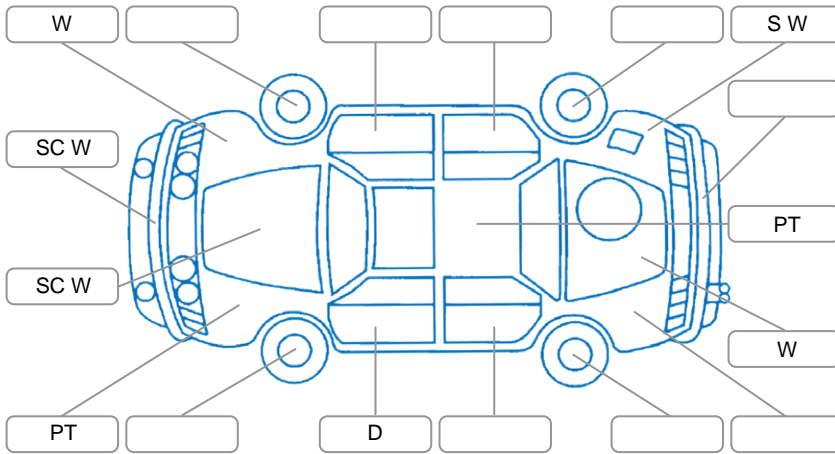

### Key

S = Scratch    R = Rust    C = Crack    \* = Decals    W = Significant scuffs  
 D = Dent    PT = Paint defect    P = Pin dent    SC = Stone Chips

Note: some defects and blemishes may not be displayed in the diagram

### Body Inspection Comments

- Fuel flap cable broken, broken aerial
- Left headlight cracked
- Left tail light faded, cracked
- Right rear lite insecure , tailgate misaligned , cracked bodywork

Conditions During Body Inspection    Dry