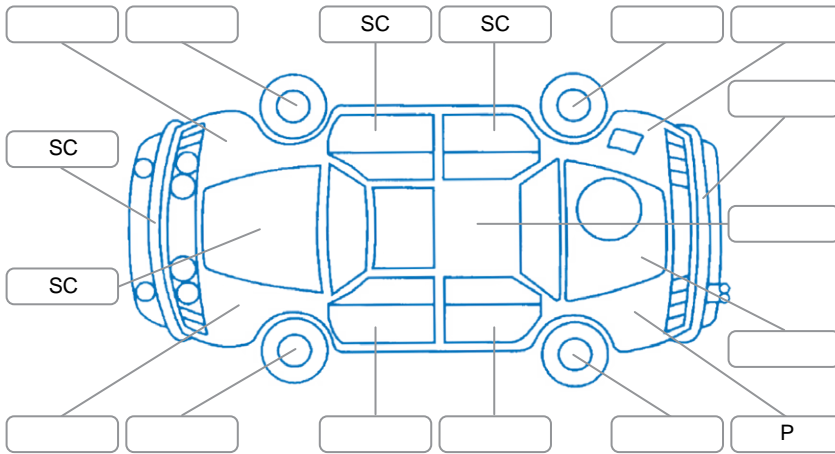

Key

S = Scratch R = Rust C = Crack * = Decals W = Significant scuffs
 D = Dent PT = Paint defect P = Pin dent SC = Stone Chips

Note: some defects and blemishes may not be displayed in the diagram

Body Inspection Comments

Conditions During Body Inspection: Dry

Under Carriage and Under Bonnet Inspection Comments

Interior Comments

Seats:	Good
Carpets:	Good
Panels:	Good
Dashboard:	Good

General Comments

Road Conditions During Test Drive	Dry	
Engine Timing Mechanism	Timing Chain	
Evidence of Cam Belt Replacement	<input type="checkbox"/> Yes <input type="checkbox"/> No	Kms
Inspected by:	Alana Saunders	
Published by:	Alana Saunders	
Inspection Date:	10 Jun 2026	