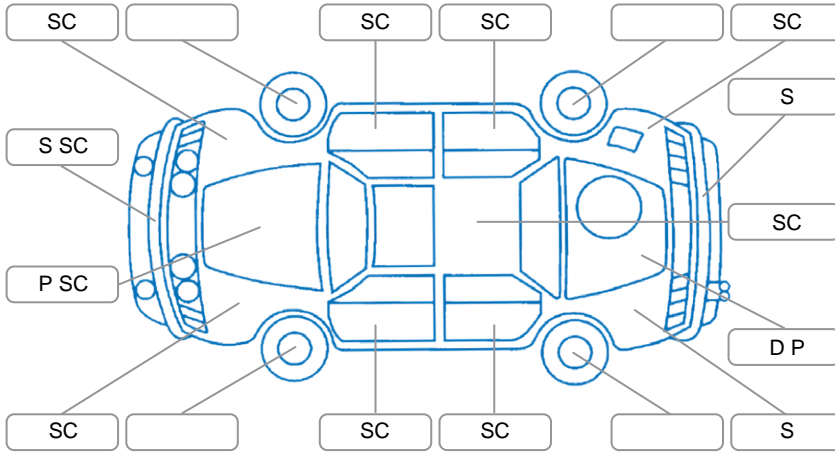

Report ID:	28,241,648	Version:	1
Created:	17 Jun 2026		

Make:	Mitsubishi	Model:	Triton
Body Style:	Utility	Year:	2019
Rego No.:	MLB707	Rego Expiry:	13 Nov 2026
WoF Expiry:	01 Jul 2027	Odometer:	195,751 Kms
Good No.:	28241648	VIN:	MMAJJKK10KH014410
Next Service:	205000	Service History:	No

Key

S = Scratch R = Rust C = Crack * = Decals W = Significant scuffs
 D = Dent PT = Paint defect P = Pin dent SC = Stone Chips

Note: some defects and blemishes may not be displayed in the diagram

Body Inspection Comments

Conditions During Body Inspection: Dry

Under Carriage and Under Bonnet Inspection Comments

Rear wheel drive

Interior Comments

Seats:	drivers seat rips
Carpets:	Good
Panels:	Good
Dashboard:	Good

General Comments