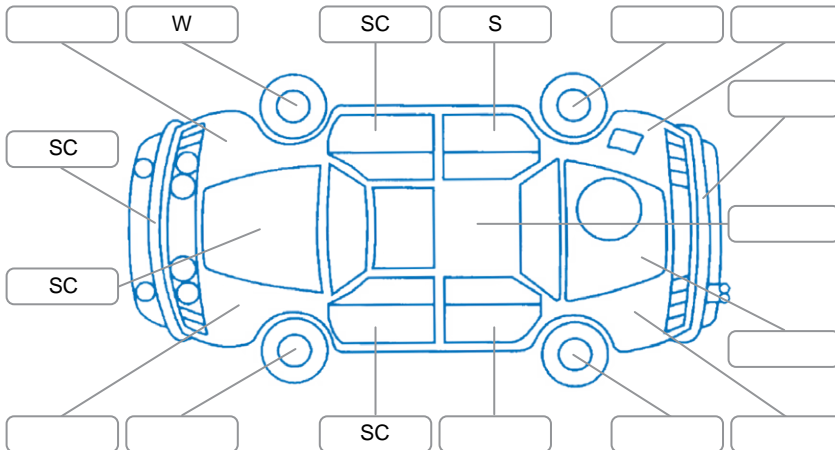

Report ID:	28,241,611	Version:	1
Created:	15 Jun 2026		

Make:	Mercedes-Benz	Model:	CLA
Body Style:	Sedan	Year:	2017
Rego No.:	RUS147	Rego Expiry:	30 Nov 2026
WoF Expiry:	30 May 2027	Odometer:	59,147 Kms
Good No.:	28241611	VIN:	WDD1173422N602760
Next Service:	69151	Service History:	No

Key
 S = Scratch R = Rust C = Crack * = Decals W = Significant scuffs
 D = Dent PT = Paint defect P = Pin dent SC = Stone Chips

Note: some defects and blemishes may not be displayed in the diagram

Body Inspection Comments