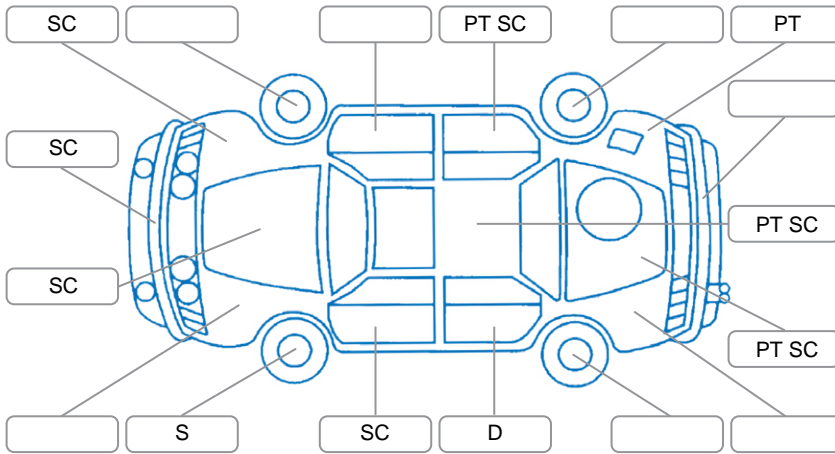

Report ID:	28,241,607	Version:	2
Created:	17 Jun 2026		

Make:	Nissan	Model:	Serena
Body Style:	SUV	Year:	2013
Rego No.:	QTU702	Rego Expiry:	05 Jun 2027
WoF Expiry:	05 Jul 2026	Odometer:	151,920 Kms
Good No.:	28241607	VIN:	7AT0DH3FX24139640
Next Service:	153,200 Kms	Service History:	No

Key
 S = Scratch R = Rust C = Crack * = Decals W = Significant scuffs
 D = Dent PT = Paint defect P = Pin dent SC = Stone Chips

Note: some defects and blemishes may not be displayed in the diagram

Body Inspection Comments