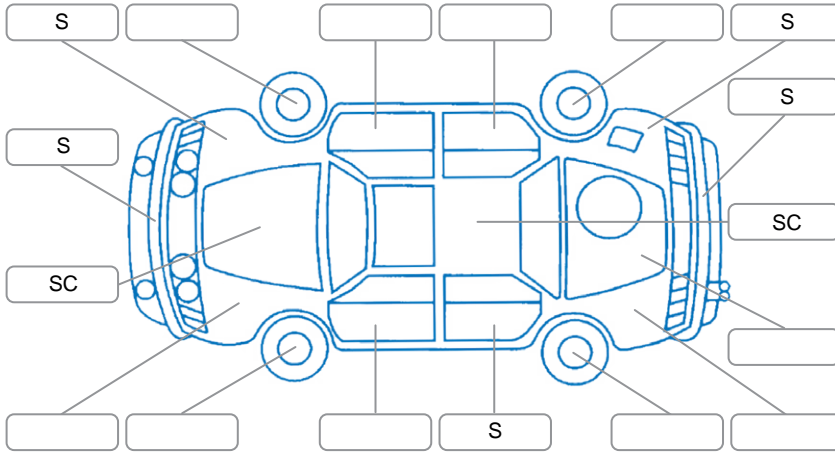

Report ID:	28,241,580	Version:	1
Created:	25 Jun 2026		

Make:	Mazda	Model:	Axela
Body Style:	Hatchback	Year:	2012
Rego No.:	QAF406	Rego Expiry:	22 Dec 2026
WoF Expiry:	24 Jun 2027	Odometer:	126,298 Kms
Good No.:	28241580	VIN:	7AT0C13JX23202477
Next Service:	136300	Service History:	No

Key

S = Scratch R = Rust C = Crack * = Decals W = Significant scuffs
 D = Dent PT = Paint defect P = Pin dent SC = Stone Chips

Note: some defects and blemishes may not be displayed in the diagram

Body Inspection Comments