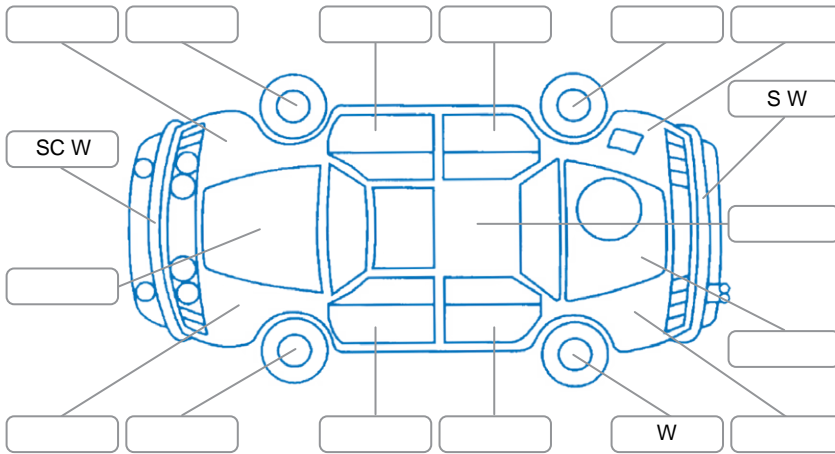

Key
 S = Scratch R = Rust C = Crack * = Decals W = Significant scuffs
 D = Dent PT = Paint defect P = Pin dent SC = Stone Chips

Note: some defects and blemishes may not be displayed in the diagram

Body Inspection Comments

Conditions During Body Inspection	Dry
-----------------------------------	-----

Under Carriage and Under Bonnet Inspection Comments

Interior Comments

Seats:	Good
Carpets:	drivers side worn
Panels:	Good
Dashboard:	Good