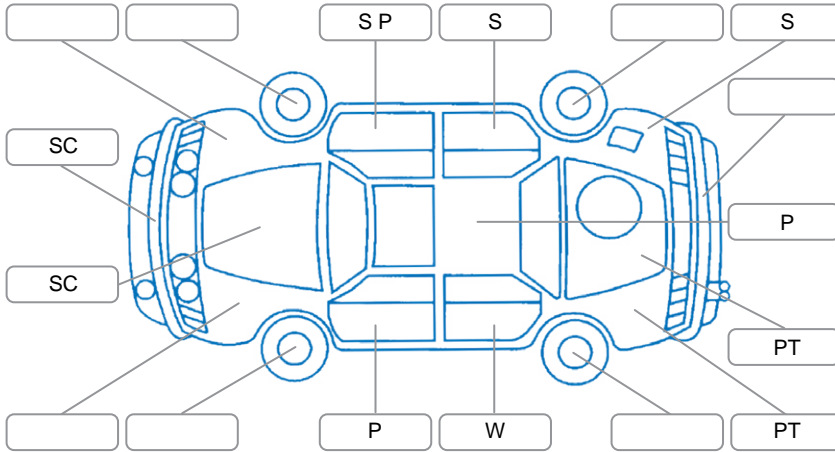

Report ID:	28,241,505	Version:	3
Created:	22 Jun 2026		

Make:	Hyundai	Model:	Santa FE
Body Style:	SUV	Year:	2018
Rego No.:	LSA743	Rego Expiry:	16 Oct 2026
WoF Expiry:	23 Jun 2027	Odometer:	220,640 Kms
Good No.:	28241505	VIN:	KMHS381CSKU080863
Next Service:	231,000	Service History:	Yes

### Key

S = Scratch    R = Rust    C = Crack    \* = Decals    W = Significant scuffs  
 D = Dent    PT = Paint defect    P = Pin dent    SC = Stone Chips

Note: some defects and blemishes may not be displayed in the diagram