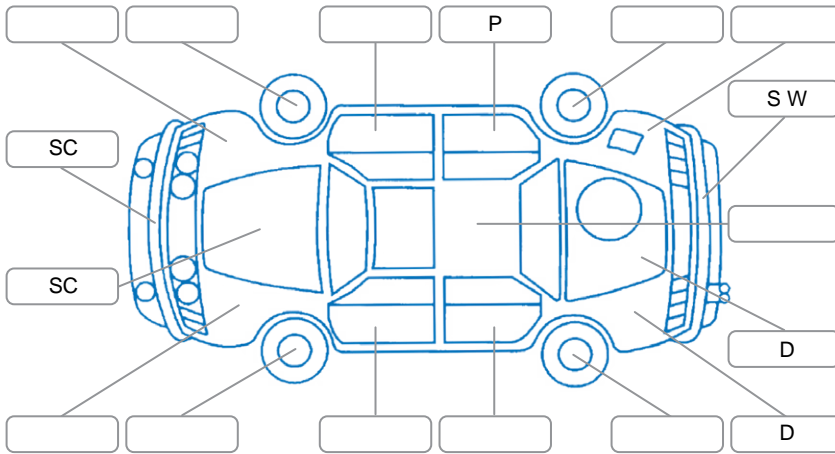

Key
 S = Scratch R = Rust C = Crack * = Decals W = Significant scuffs
 D = Dent PT = Paint defect P = Pin dent SC = Stone Chips

Note: some defects and blemishes may not be displayed in the diagram

Body Inspection Comments

Conditions During Body Inspection: Dry

Under Carriage and Under Bonnet Inspection Comments

Interior Comments

Seats:	Average
Carpets:	Average
Panels:	Average
Dashboard:	Average

General Comments

4WD

Road Conditions During Test Drive	Dry		
Engine Timing Mechanism	Timing Chain		
Evidence of Cam Belt Replacement	<input type="checkbox"/> Yes	<input type="checkbox"/> No	Kms
Inspected by:	Haden Brown		
Published by:	Cody O'Neill		
Inspection Date:	14 Jun 2026		