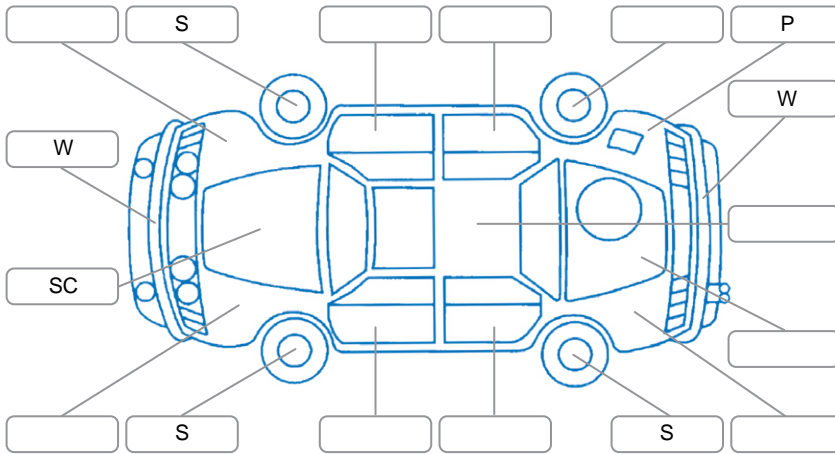

Key
 S = Scratch R = Rust C = Crack * = Decals W = Significant scuffs
 D = Dent PT = Paint defect P = Pin dent SC = Stone Chips

Note: some defects and blemishes may not be displayed in the diagram

Body Inspection Comments

Conditions During Body Inspection: Dry

Under Carriage and Under Bonnet Inspection Comments

Interior Comments

Seats:	Good
Carpets:	Good
Panels:	Good
Dashboard:	Good

General Comments

Road Conditions During Test Drive	Dry		
Engine Timing Mechanism	Timing Chain		
Evidence of Cam Belt Replacement	<input type="checkbox"/> Yes	<input type="checkbox"/> No	Kms
Inspected by:	Haden Brown		
Published by:	Cody O'Neill		
Inspection Date:	14 Jun 2026		