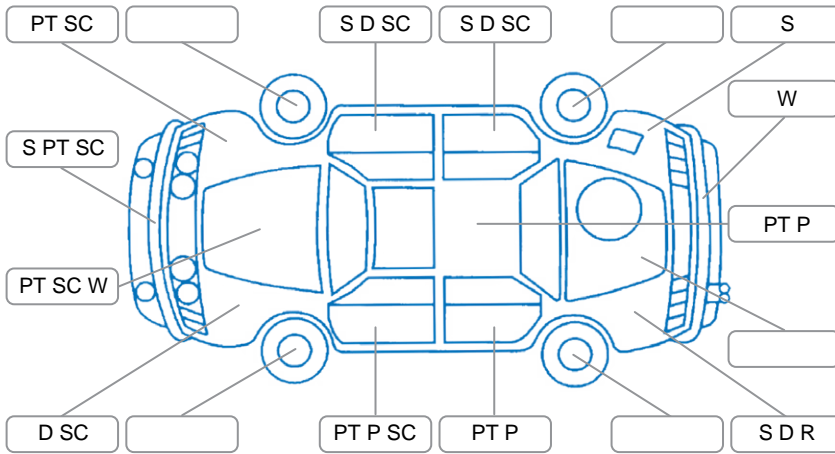

Report ID:	28,241,355	Version:	2
Created:	11 Jun 2026		

Make:	Toyota	Model:	Hilux
Body Style:	Utility	Year:	2012
Rego No.:	NAC293	Rego Expiry:	01 Dec 2026
WoF Expiry:	16 Sep 2026	Odometer:	430,342 Kms
Good No.:	28241355	VIN:	MR0EZ12G104012258
Next Service:	18/3/27 or 439000km	Service History:	Yes

**Key**

S = Scratch    R = Rust    C = Crack    \* = Decals    W = Significant scuffs  
 D = Dent    PT = Paint defect    P = Pin dent    SC = Stone Chips

Note: some defects and blemishes may not be displayed in the diagram

**Body Inspection Comments**

Stone chips in windscreen.  
 Rust in LH top rear deck side corner.  
 Dent in left hand side rocker panel.  
 Some paint fade on vehicle.

Conditions During Body Inspection	Dry
-----------------------------------	-----