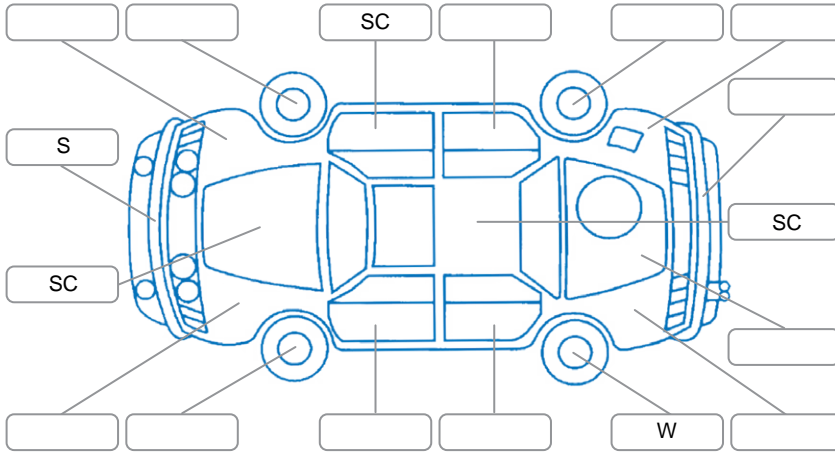

Report ID:	28,241,317	Version:	1
Created:	17 Jun 2026		

Make:	Mitsubishi	Model:	Outlander
Body Style:	SUV	Year:	2017
Rego No.:	KTU946	Rego Expiry:	14 Feb 2027
WoF Expiry:	19 Aug 2026	Odometer:	59,497 Kms
Good No.:	28241317	VIN:	JMFXTGF8WHZ002562
Next Service:	69452	Service History:	No

Key

S = Scratch R = Rust C = Crack * = Decals W = Significant scuffs
 D = Dent PT = Paint defect P = Pin dent SC = Stone Chips

Note: some defects and blemishes may not be displayed in the diagram

Body Inspection Comments

Conditions During Body Inspection: Dry

Under Carriage and Under Bonnet Inspection Comments

Four wheel drive

Interior Comments

Seats:	Good
Carpets:	Good
Panels:	Good
Dashboard:	Good

General Comments

Road Conditions During Test Drive	Dry		
Engine Timing Mechanism	Timing Chain		
Evidence of Cam Belt Replacement	<input type="checkbox"/> Yes	<input type="checkbox"/> No	Kms
Inspected by:	Jesse Amey		
Published by:	Luke Shearman		
Inspection Date:	16 Jun 2026		