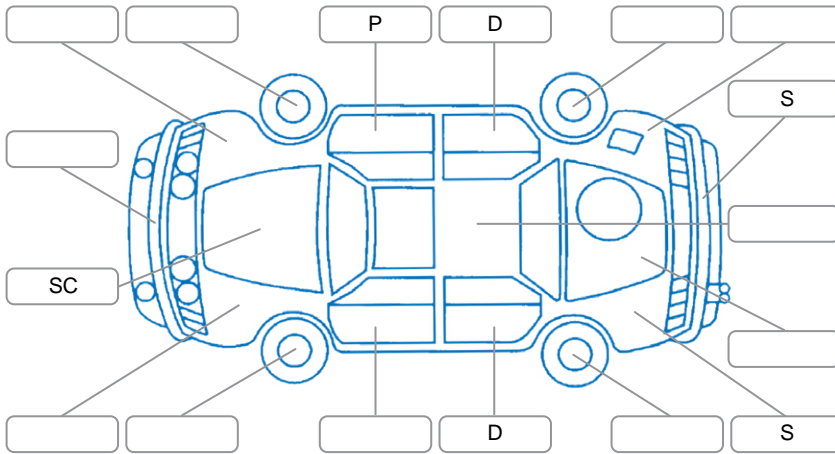

Key
 S = Scratch R = Rust C = Crack * = Decals W = Significant scuffs
 D = Dent PT = Paint defect P = Pin dent SC = Stone Chips

Note: some defects and blemishes may not be displayed in the diagram

Body Inspection Comments

Windscreen cracked.

Conditions During Body Inspection

Wet

Under Carriage and Under Bonnet Inspection Comments

Interior Comments

Seats:	Average
Carpets:	Average
Panels:	centre console lid torn.
Dashboard:	Average