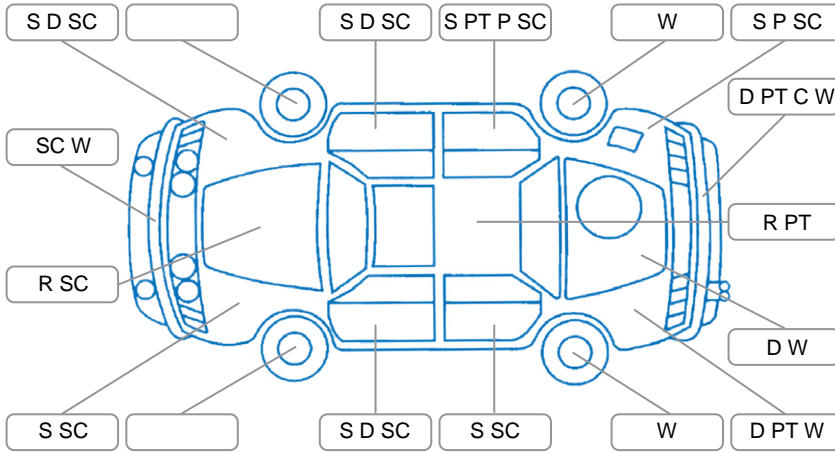

Report ID:	28,241,215	Version:	1
Created:	11 Jun 2026		

Make:	Toyota	Model:	Corolla Spacio
Body Style:	SUV	Year:	2002
Rego No.:	KGQ110	Rego Expiry:	04 Mar 2027
WoF Expiry:	30 Jun 2026	Odometer:	178,839 Kms
Good No.:	28241215	VIN:	7A8H6070708033272
Next Service:	166000	Service History:	No

Key
 S = Scratch R = Rust C = Crack * = Decals W = Significant scuffs
 D = Dent PT = Paint defect P = Pin dent SC = Stone Chips

Note: some defects and blemishes may not be displayed in the diagram

Body Inspection Comments

Bubbling rust on roof and front windscreen edge

Conditions During Body Inspection

Dry

Under Carriage and Under Bonnet Inspection Comments

Engine oil seepage
 Underbody surface rust

Interior Comments

Seats:	Average
Carpets:	Poor
Panels:	Average
Dashboard:	Average